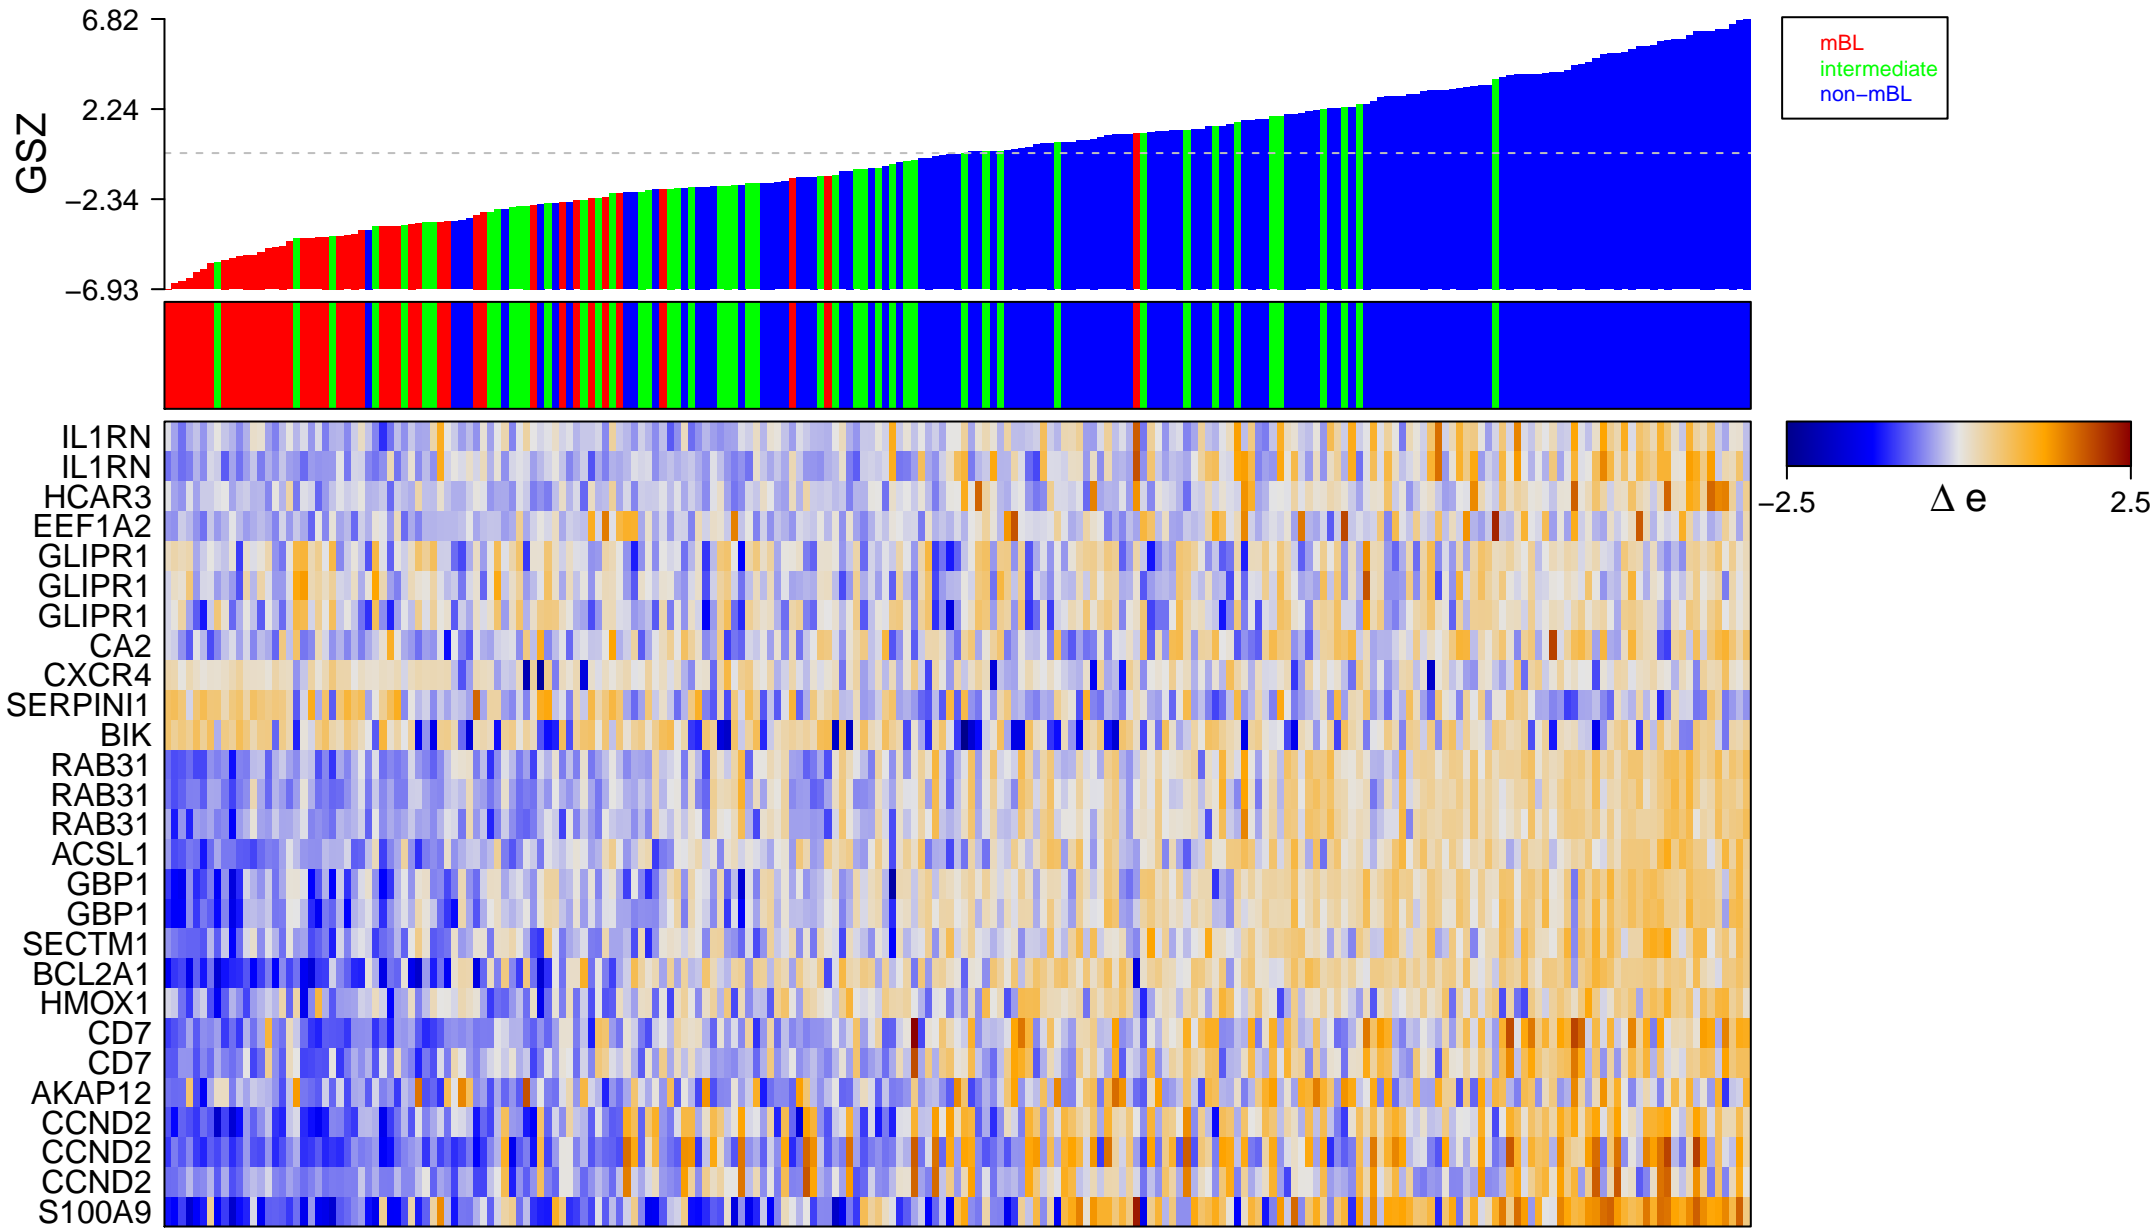

TAVOR_CEBPA_TARGETS_UP

TAVOR_CEBPA_TARGETS_UP

■ on
■ -
□ off

TAVOR_CEBPA_TARGETS_UP