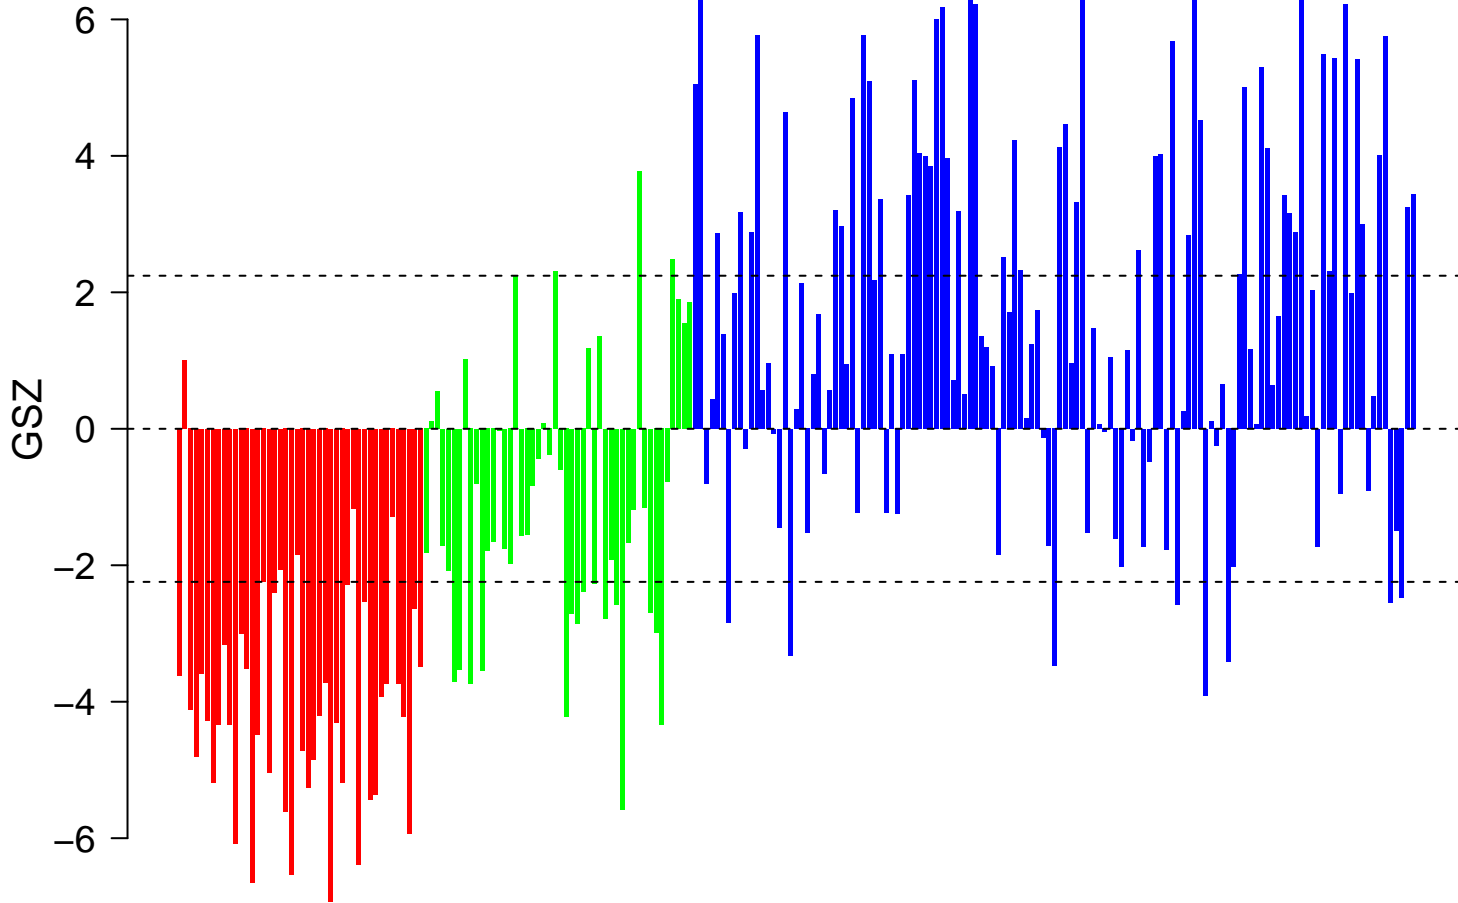

TAVOR_CEBPA_TARGETS_UP

TAVOR_CEBPA_TARGETS_UP

■ on
■ -
□ off

TAVOR_CEBPA_TARGETS_UP